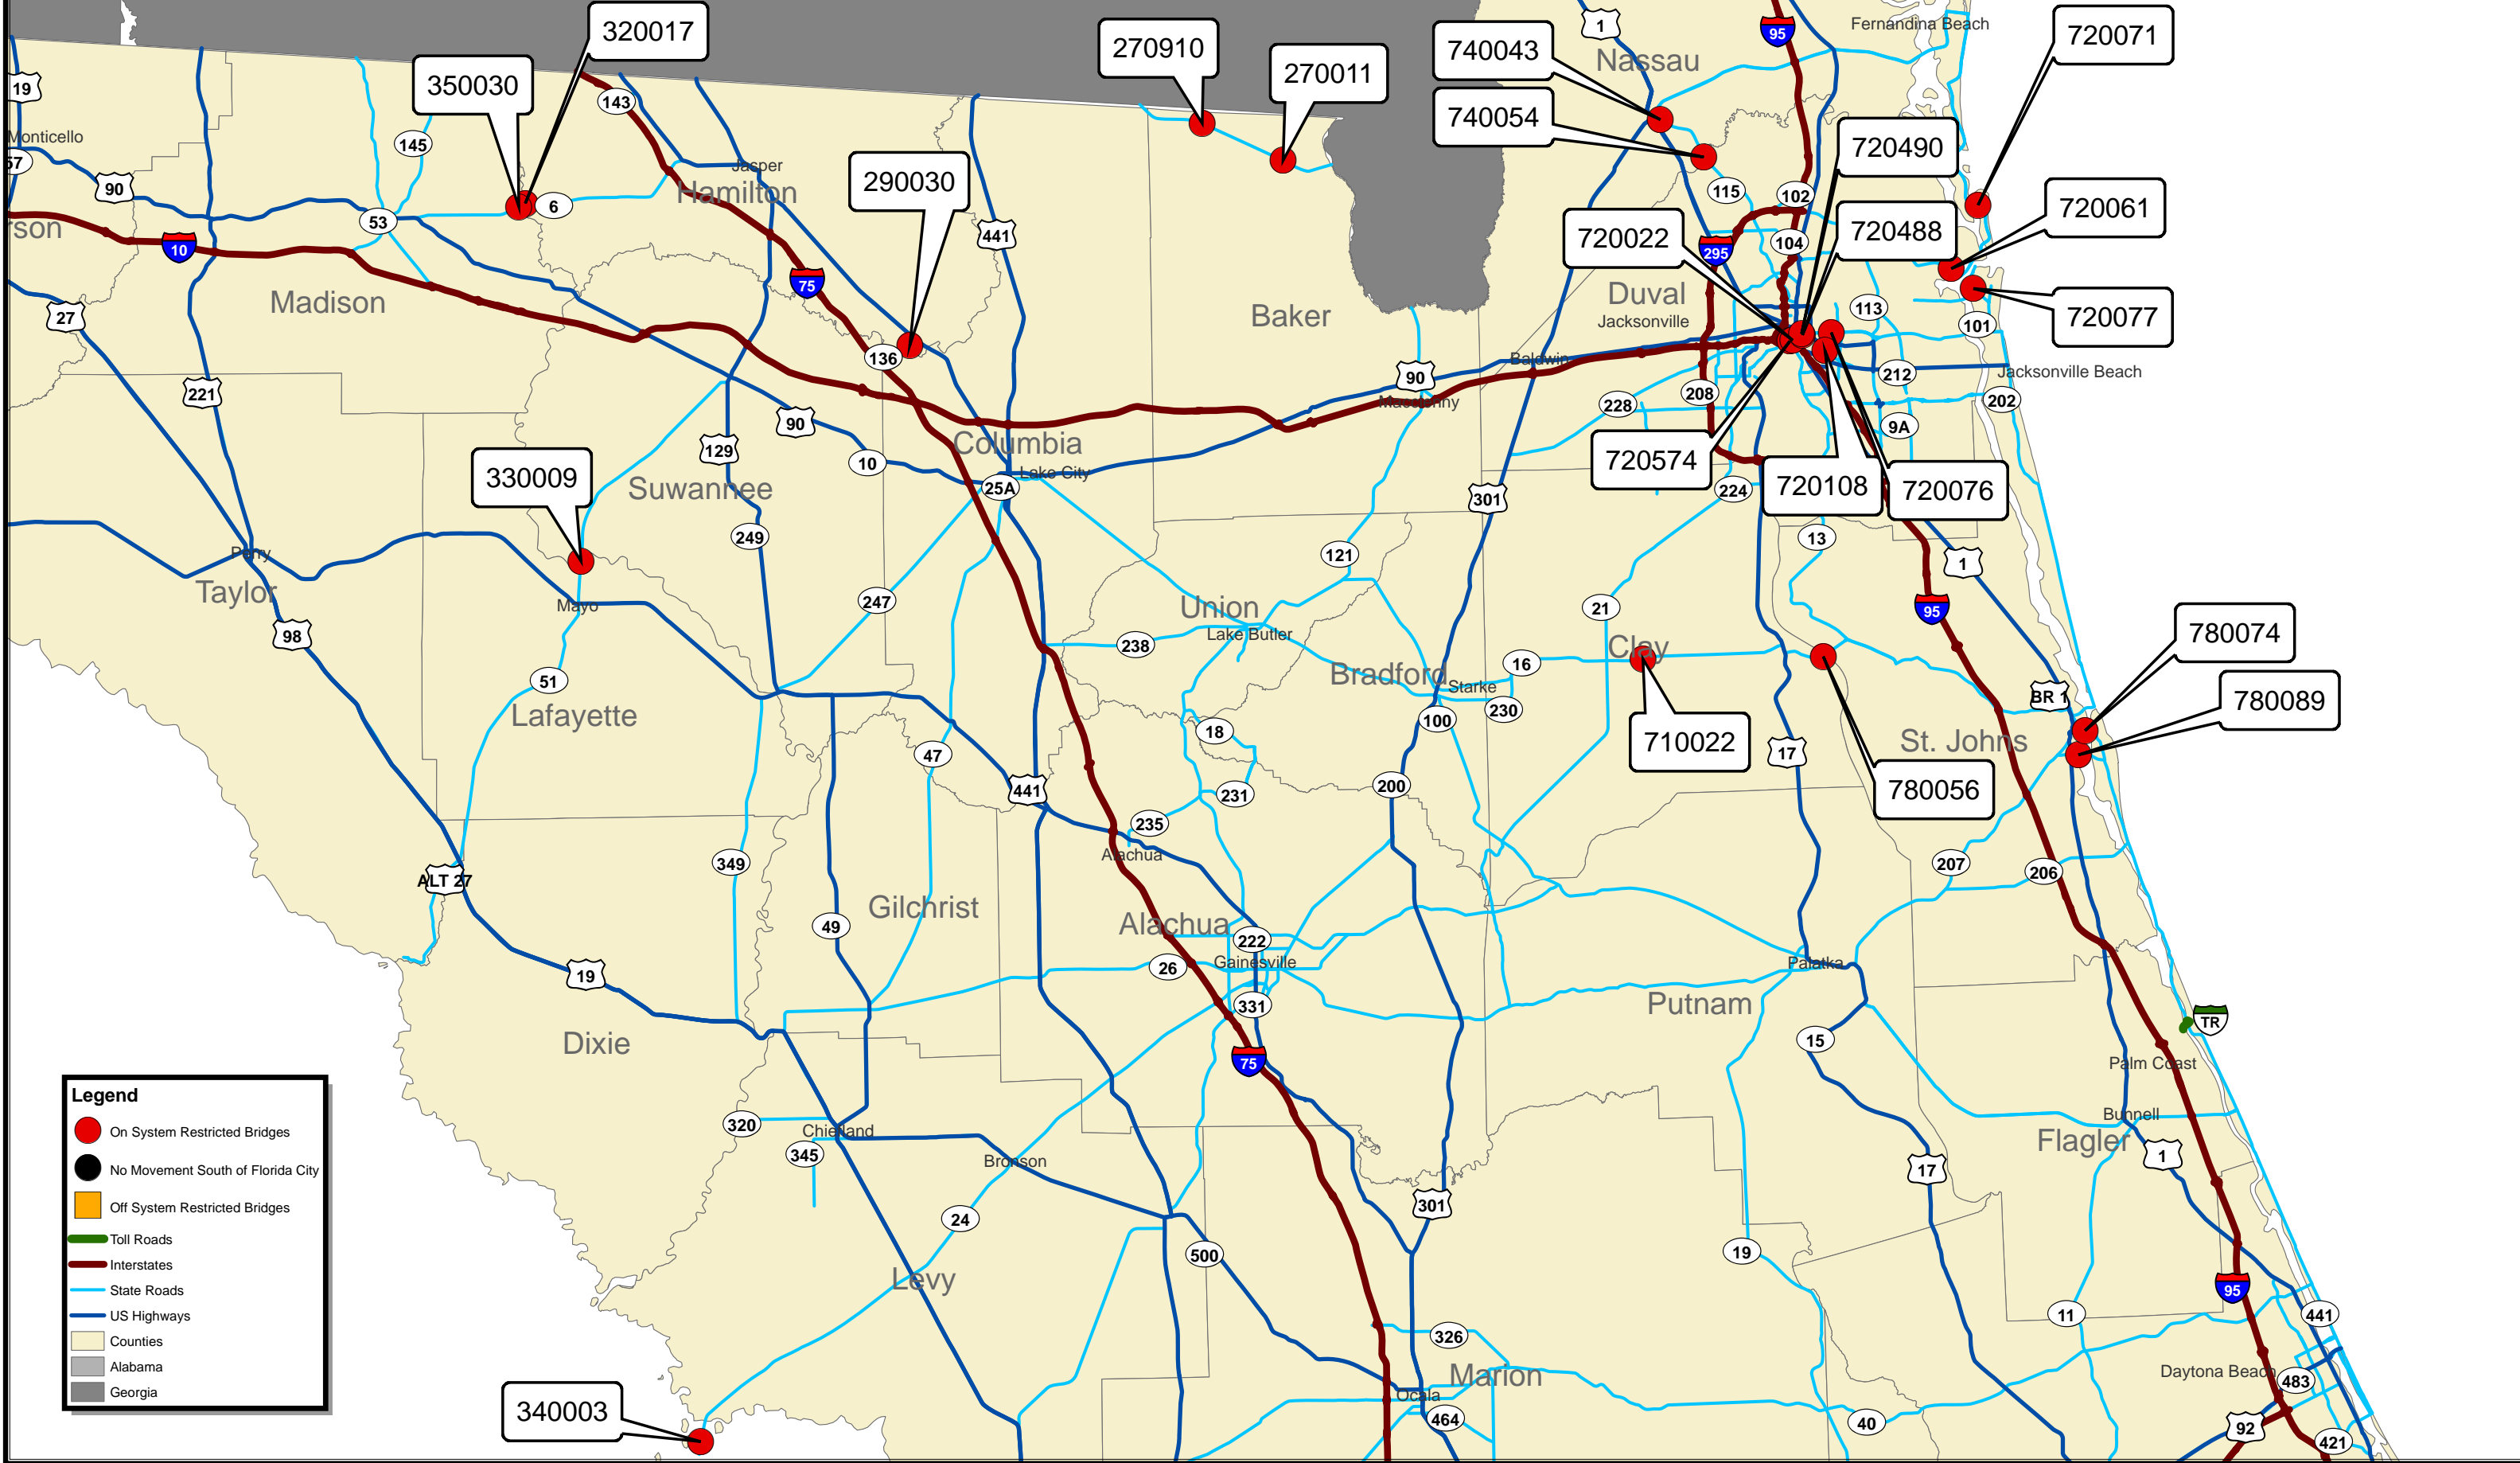

TTT Map #1 (September 2008)

GEORGIA

Legend

- On System Restricted Bridges
- No Movement South of Florida City
- Off System Restricted Bridges
- Toll Roads
- Interstates
- State Roads
- US Highways
- Counties
- Alabama
- Georgia