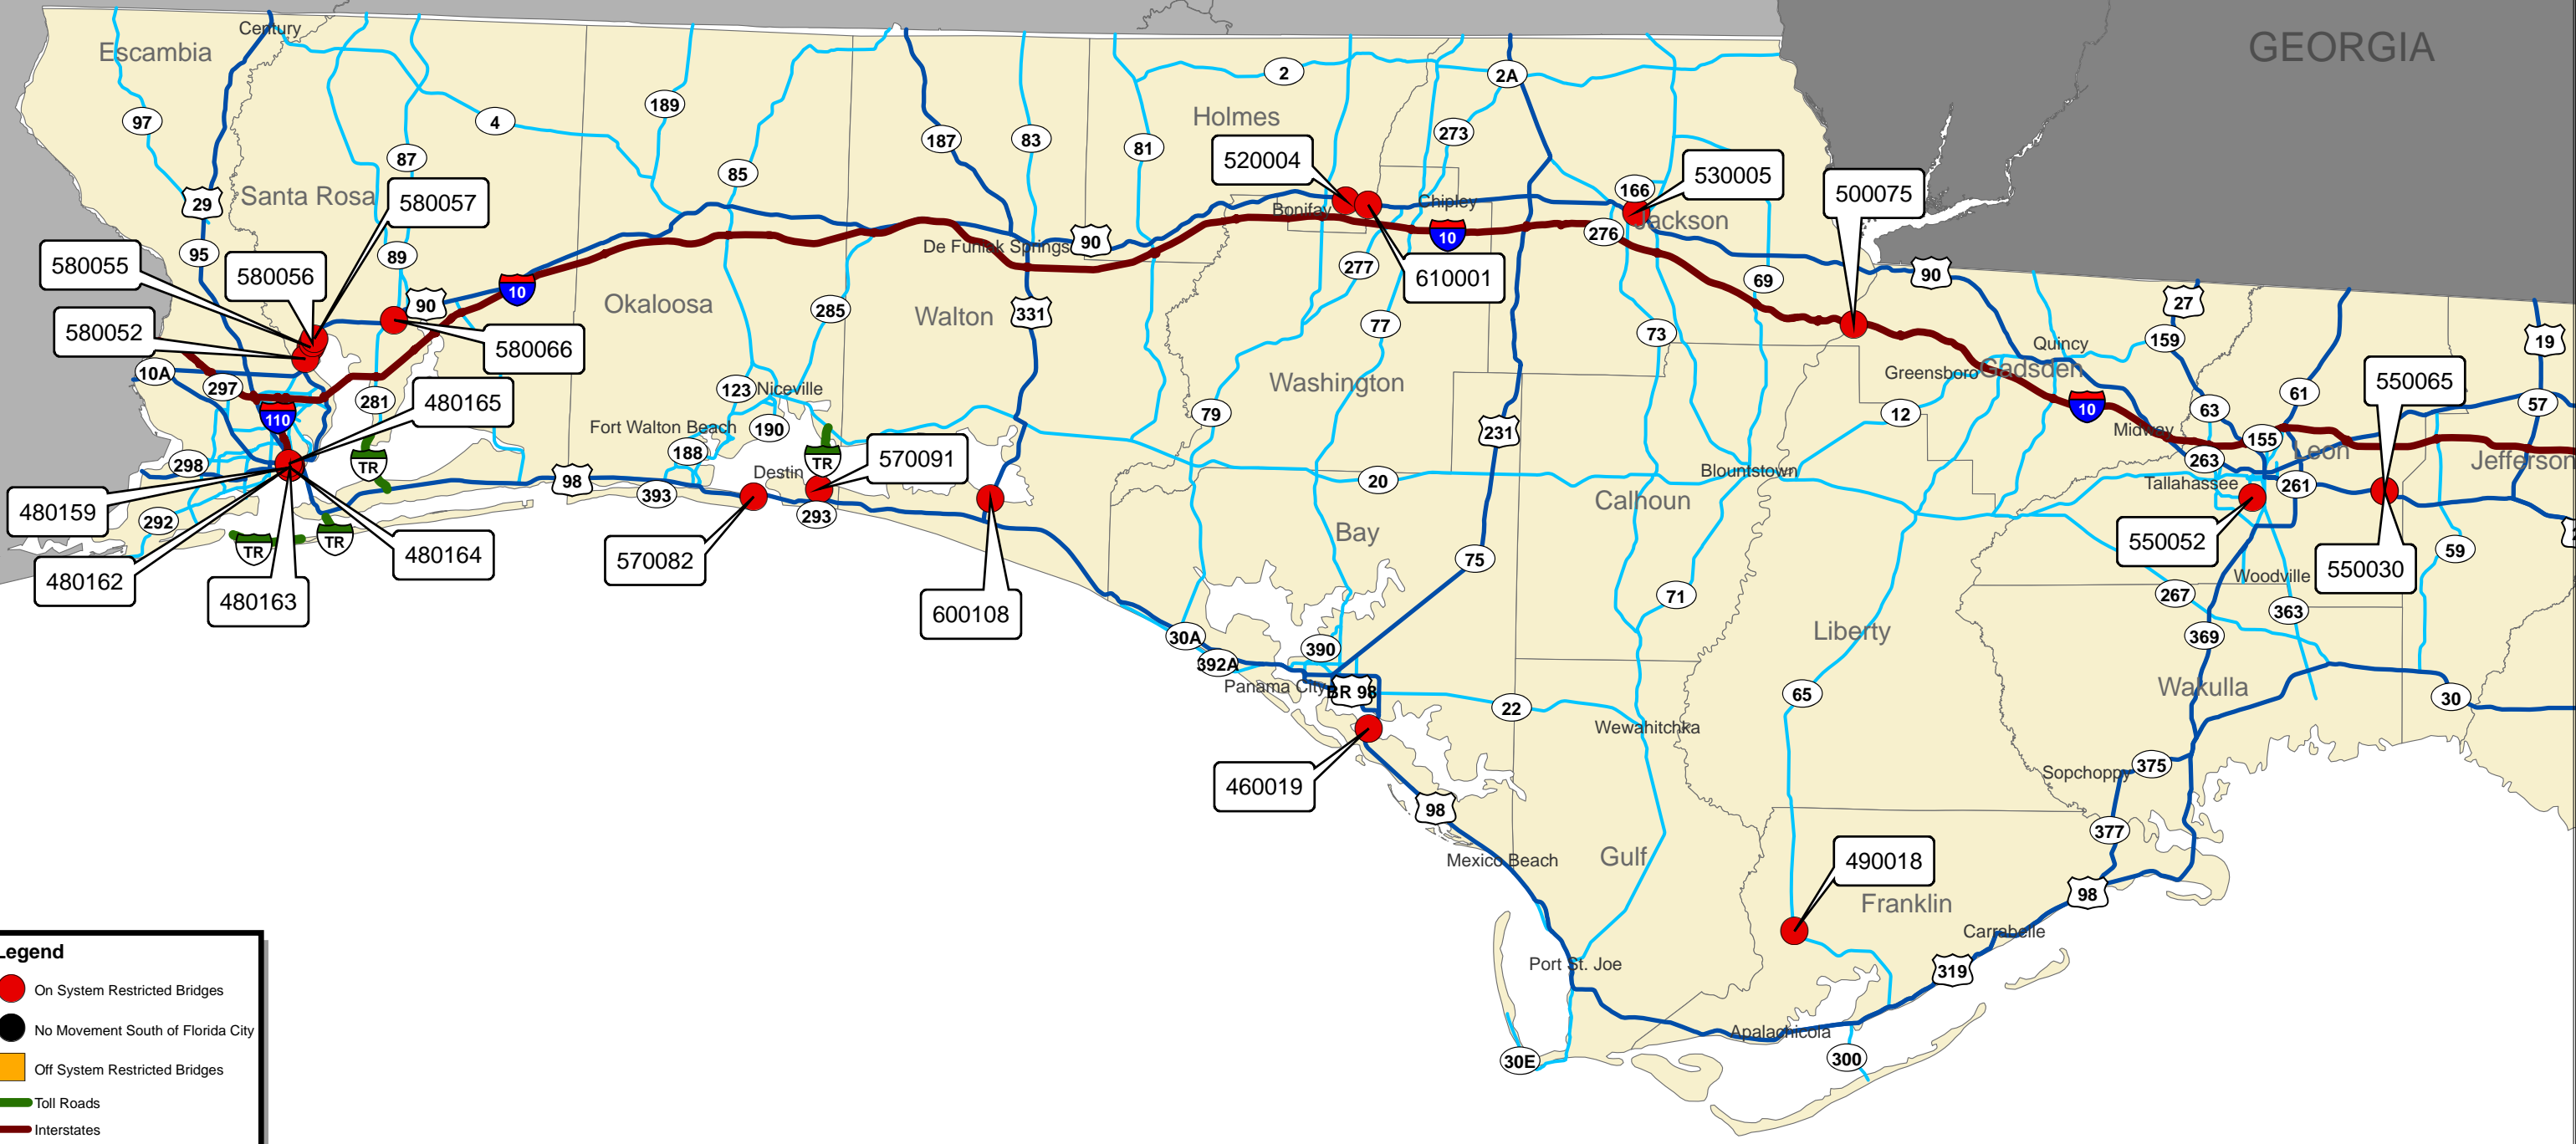

TTT Map #1 (September 2008)

ALABAMA

GEORGIA

Legend

- On System Restricted Bridges
- No Movement South of Florida City
- Off System Restricted Bridges
- Toll Roads
- Interstates
- State Roads
- US Highways
- Counties
- Alabama
- Georgia