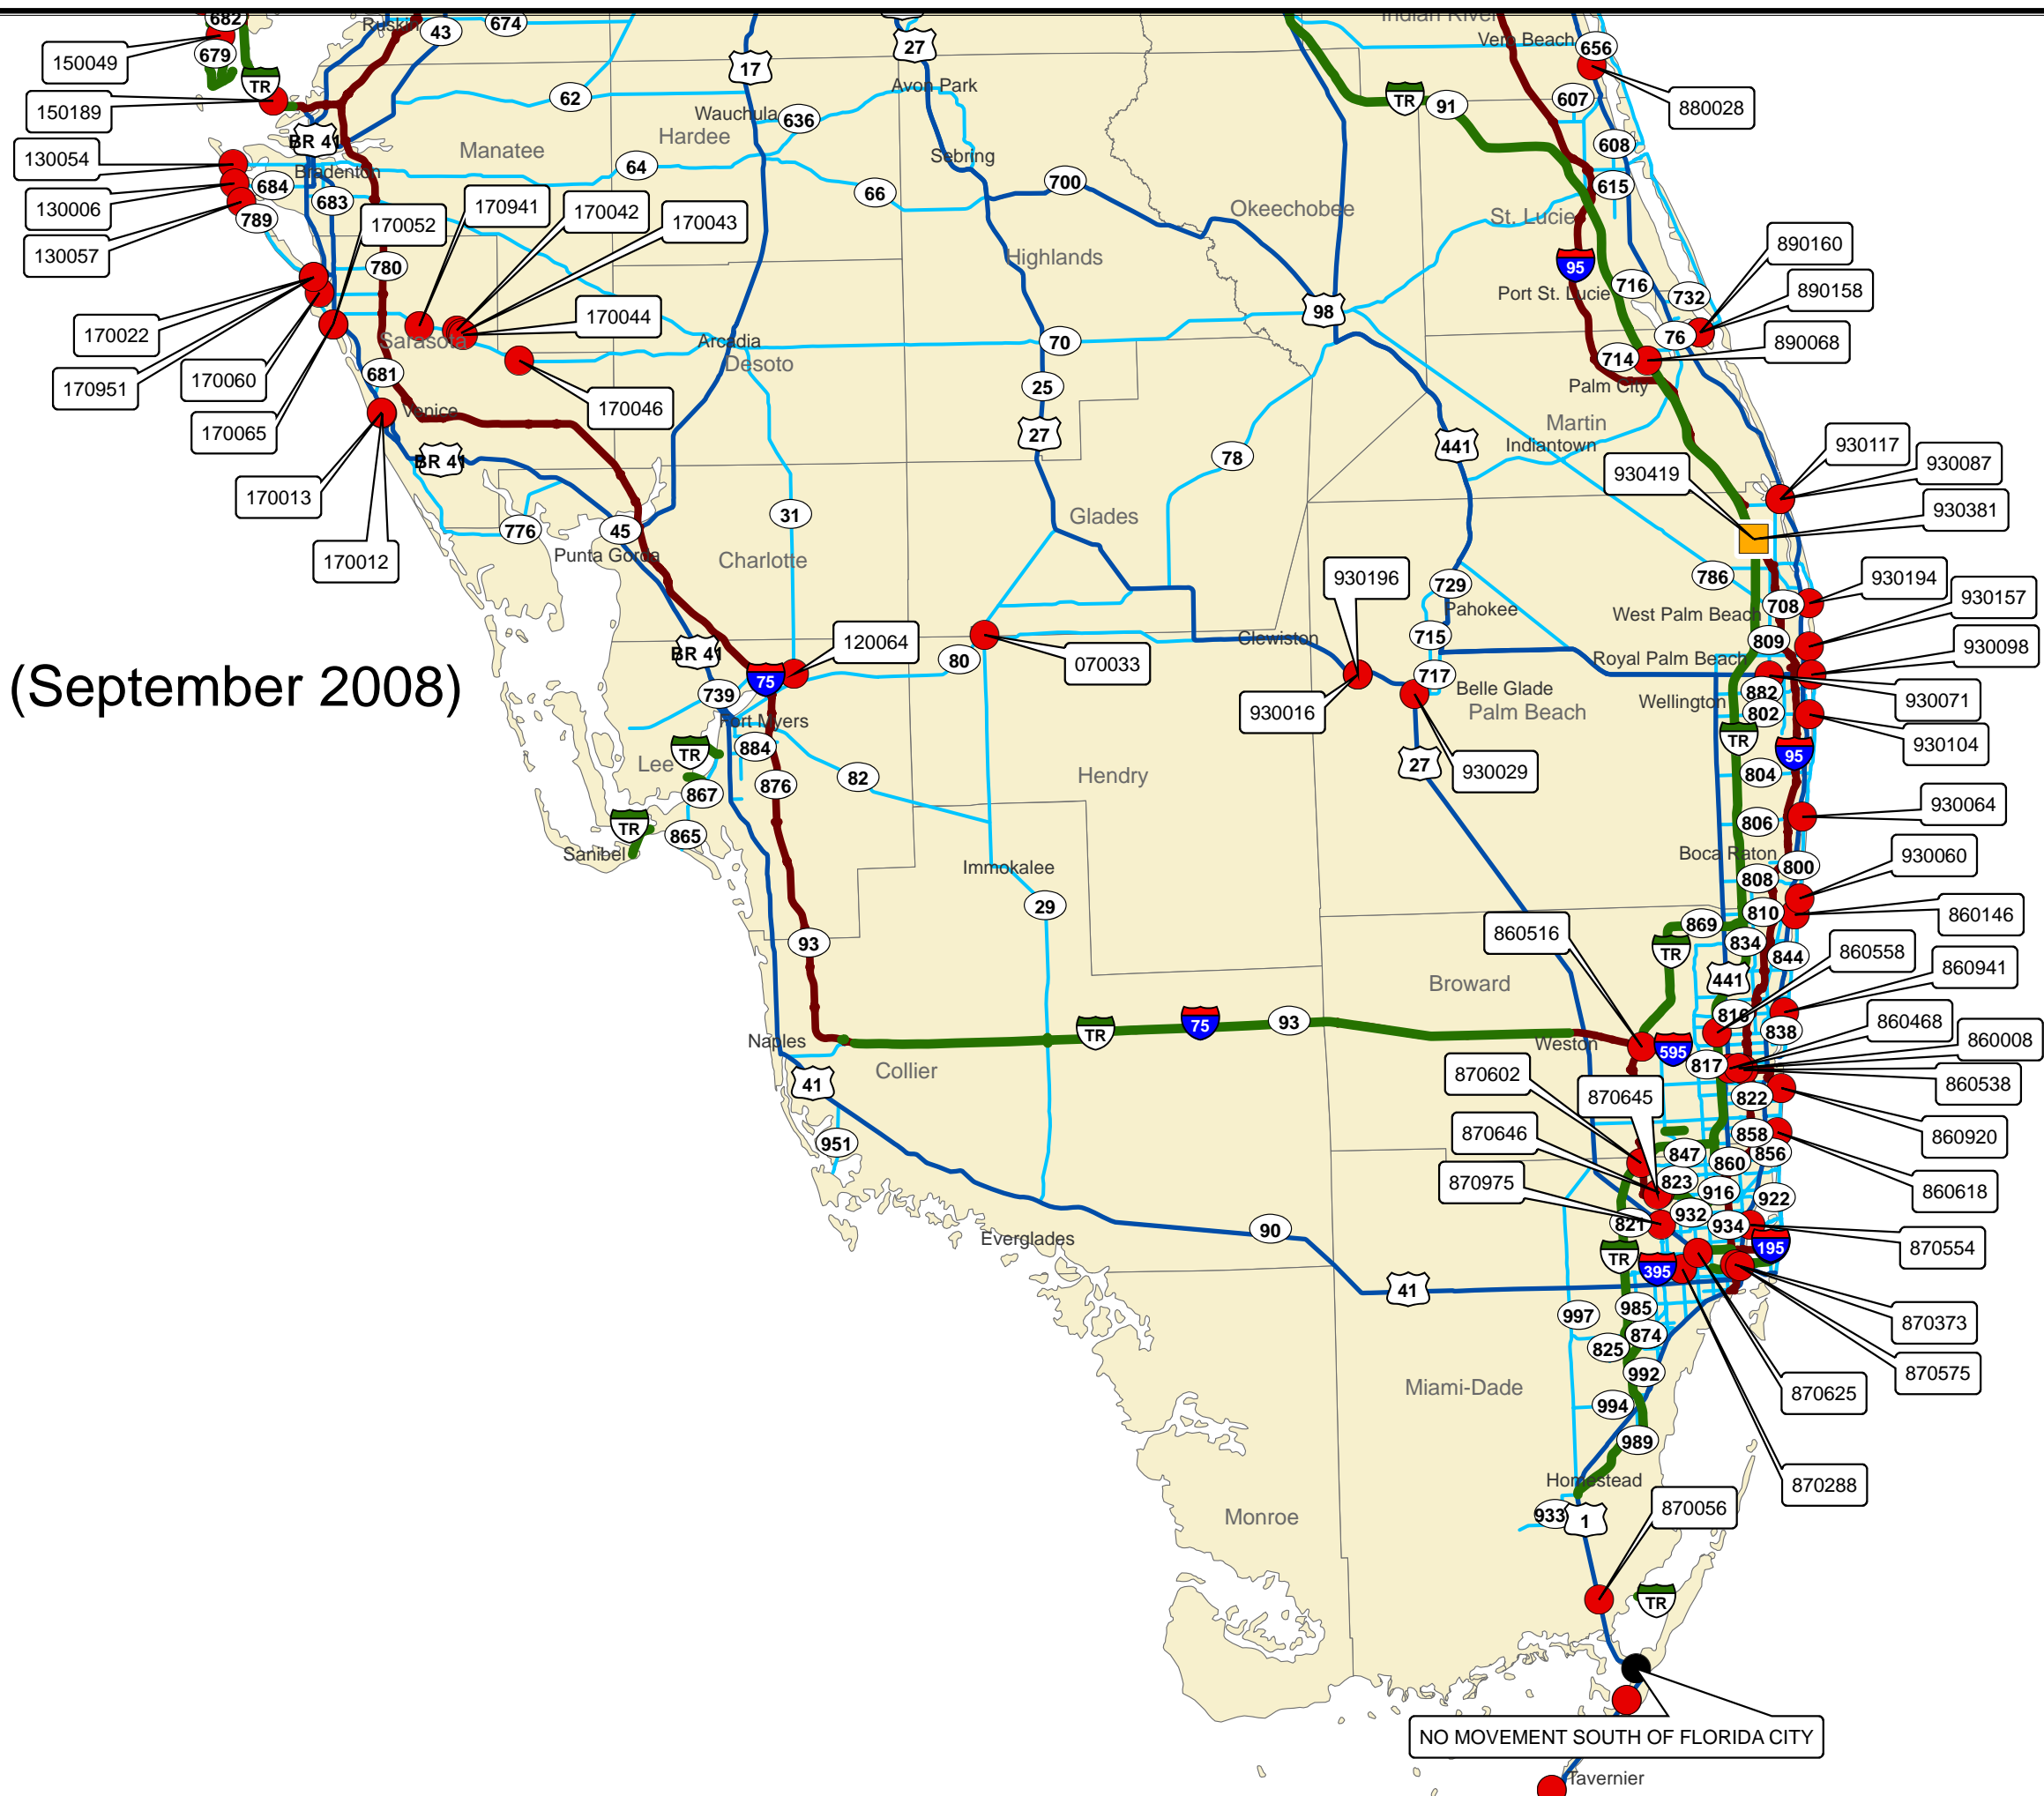

# TTT Map #1 (September 2008)

GEORGIA

**Legend**

- On System Restricted Bridges
- No Movement South of Florida City
- Off System Restricted Bridges
- Toll Roads
- Interstates
- State Roads
- US Highways
- Counties
- Alabama
- Georgia

**Legend**

- On System Restricted Bridges
- No Movement South of Florida City
- Off System Restricted Bridges
- Toll Roads
- Interstates
- State Roads
- US Highways
- Counties
- Alabama
- Georgia

# TTT Map #1 (September 2008)

**Legend**

- On System Restricted Bridges
- No Movement South of Florida City
- Off System Restricted Bridges
- Toll Roads
- Interstates
- State Roads
- US Highways
- Counties
- Alabama
- Georgia