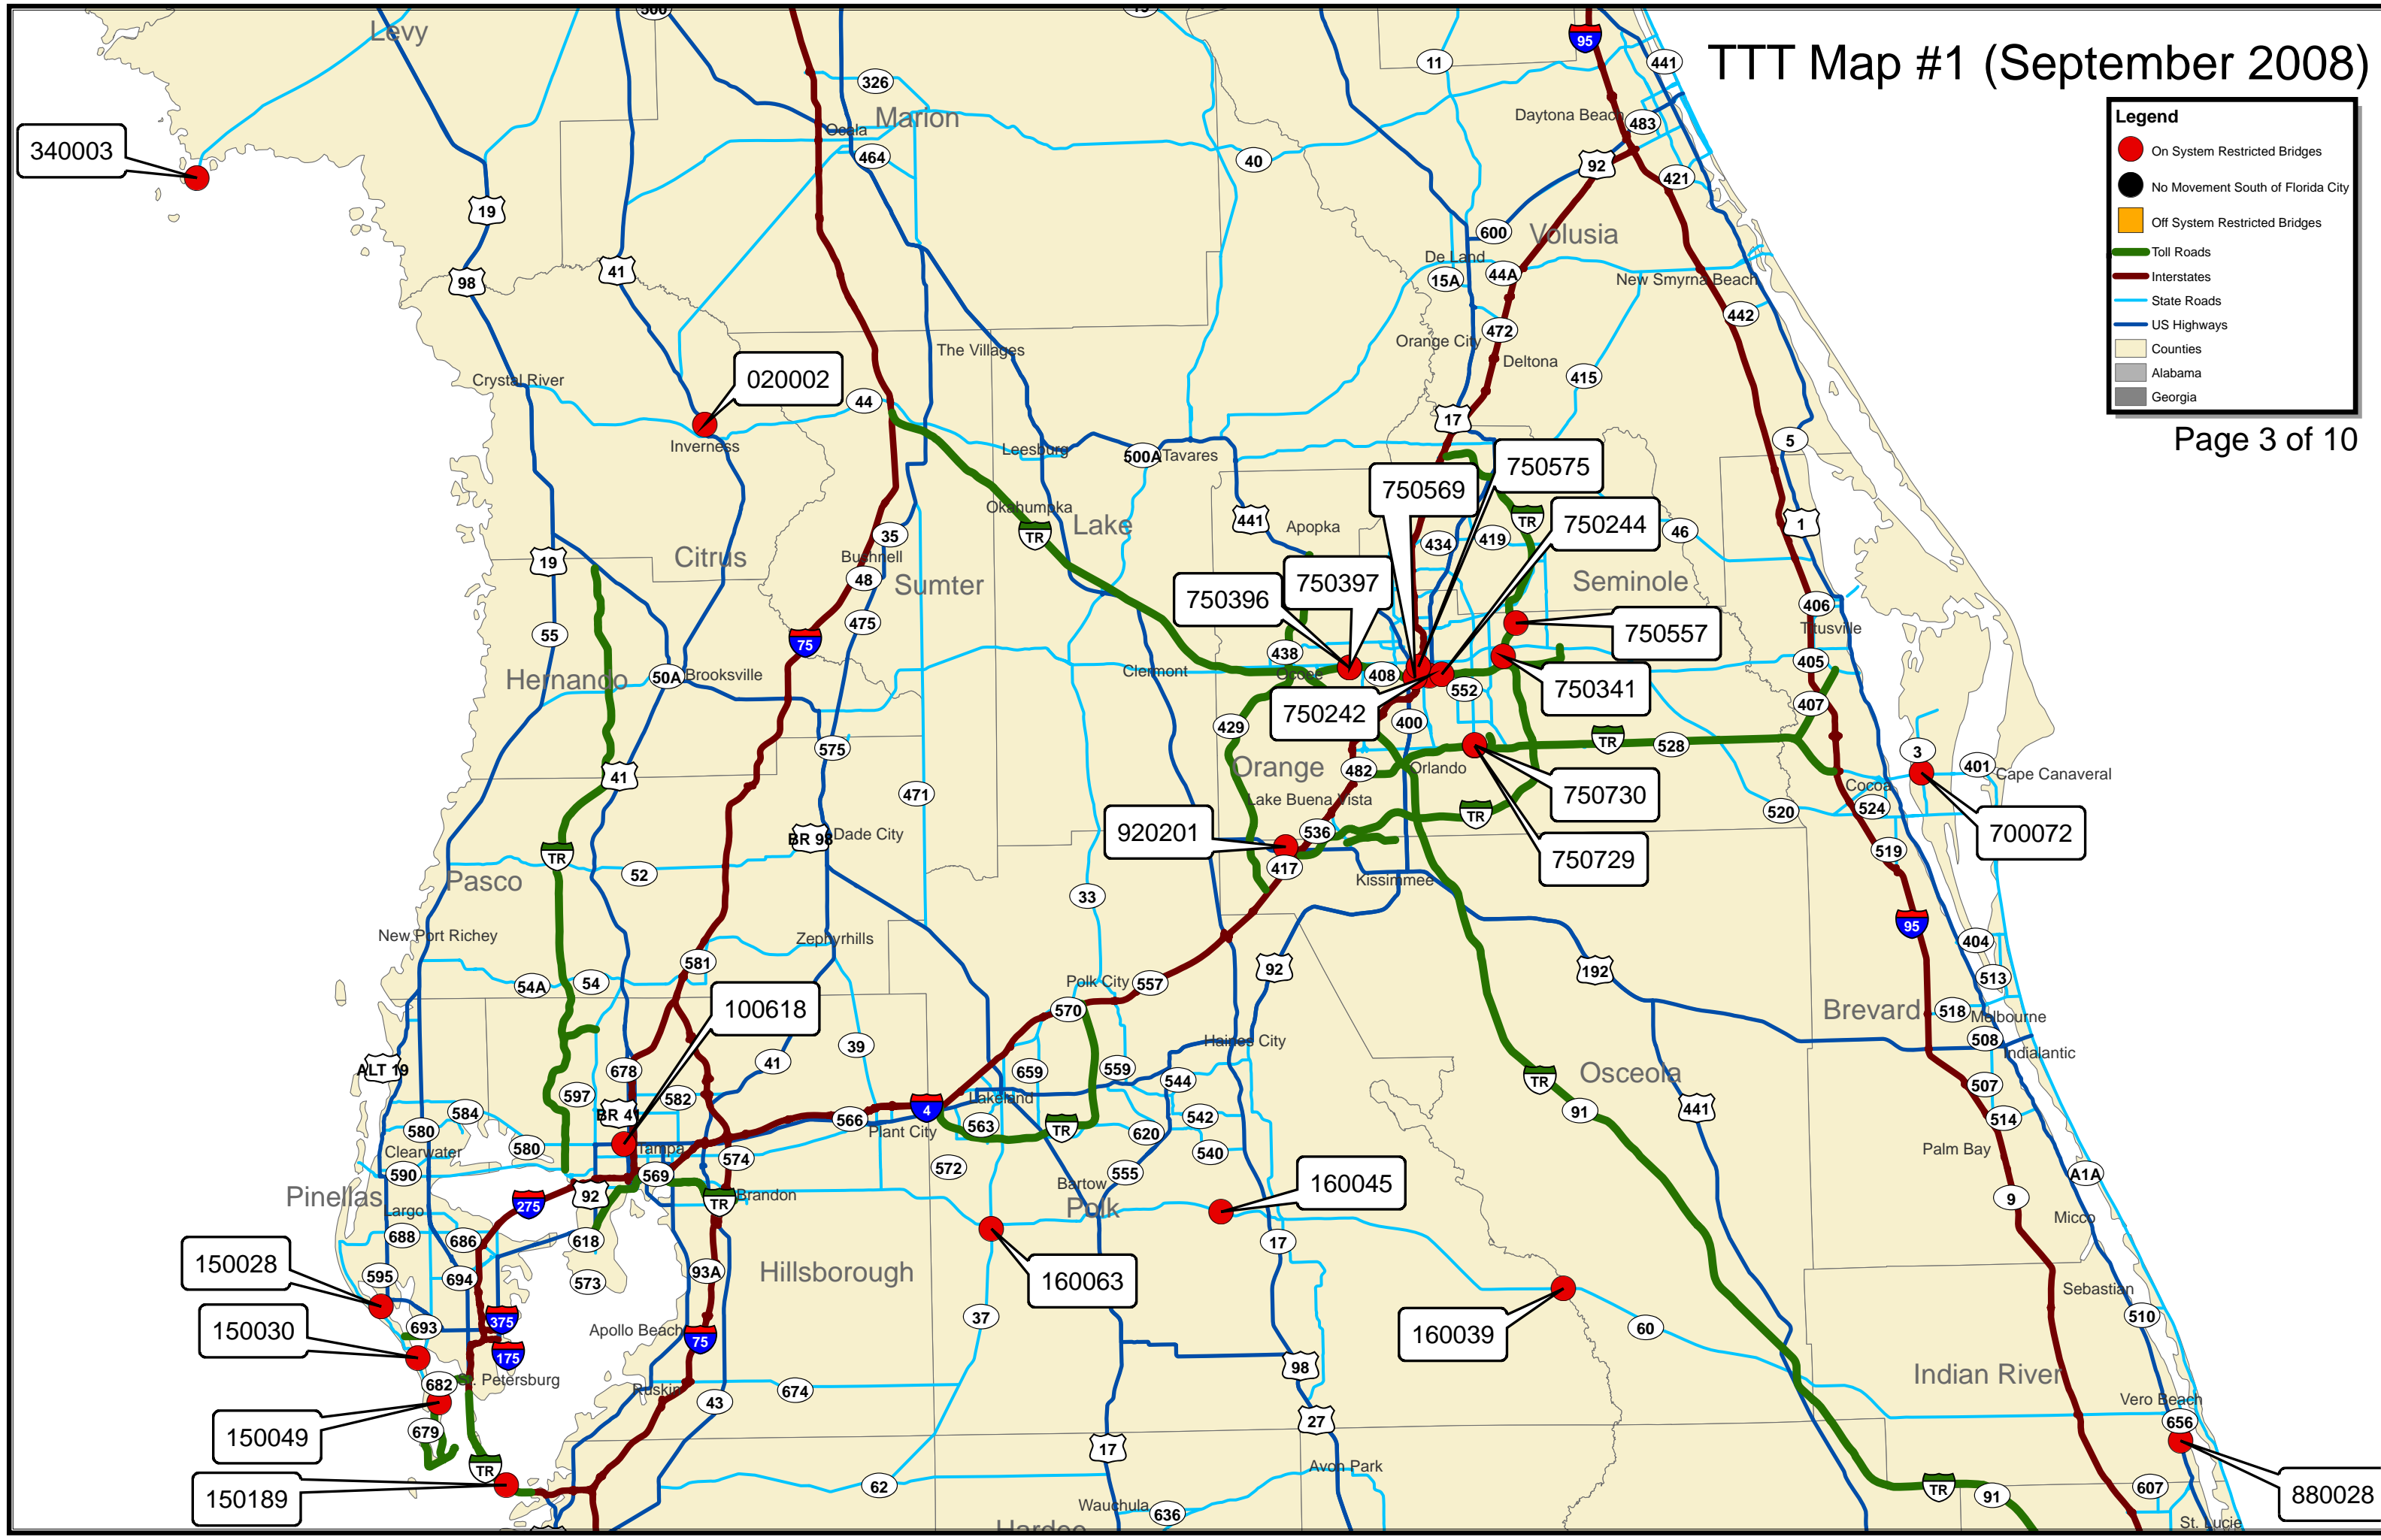

# TTT Map #1 (September 2008)

GEORGIA

**Legend**

- On System Restricted Bridges
- No Movement South of Florida City
- Off System Restricted Bridges
- Toll Roads
- Interstates
- State Roads
- US Highways
- Counties
- Alabama
- Georgia

**Legend**

- On System Restricted Bridges
- No Movement South of Florida City
- Off System Restricted Bridges
- Toll Roads
- Interstates
- State Roads
- US Highways
- Counties
- Alabama
- Georgia

# TTT Map #1 (September 2008)

**Legend**

- On System Restricted Bridges
- No Movement South of Florida City
- Off System Restricted Bridges
- Toll Roads
- Interstates
- State Roads
- US Highways
- Counties
- Alabama
- Georgia