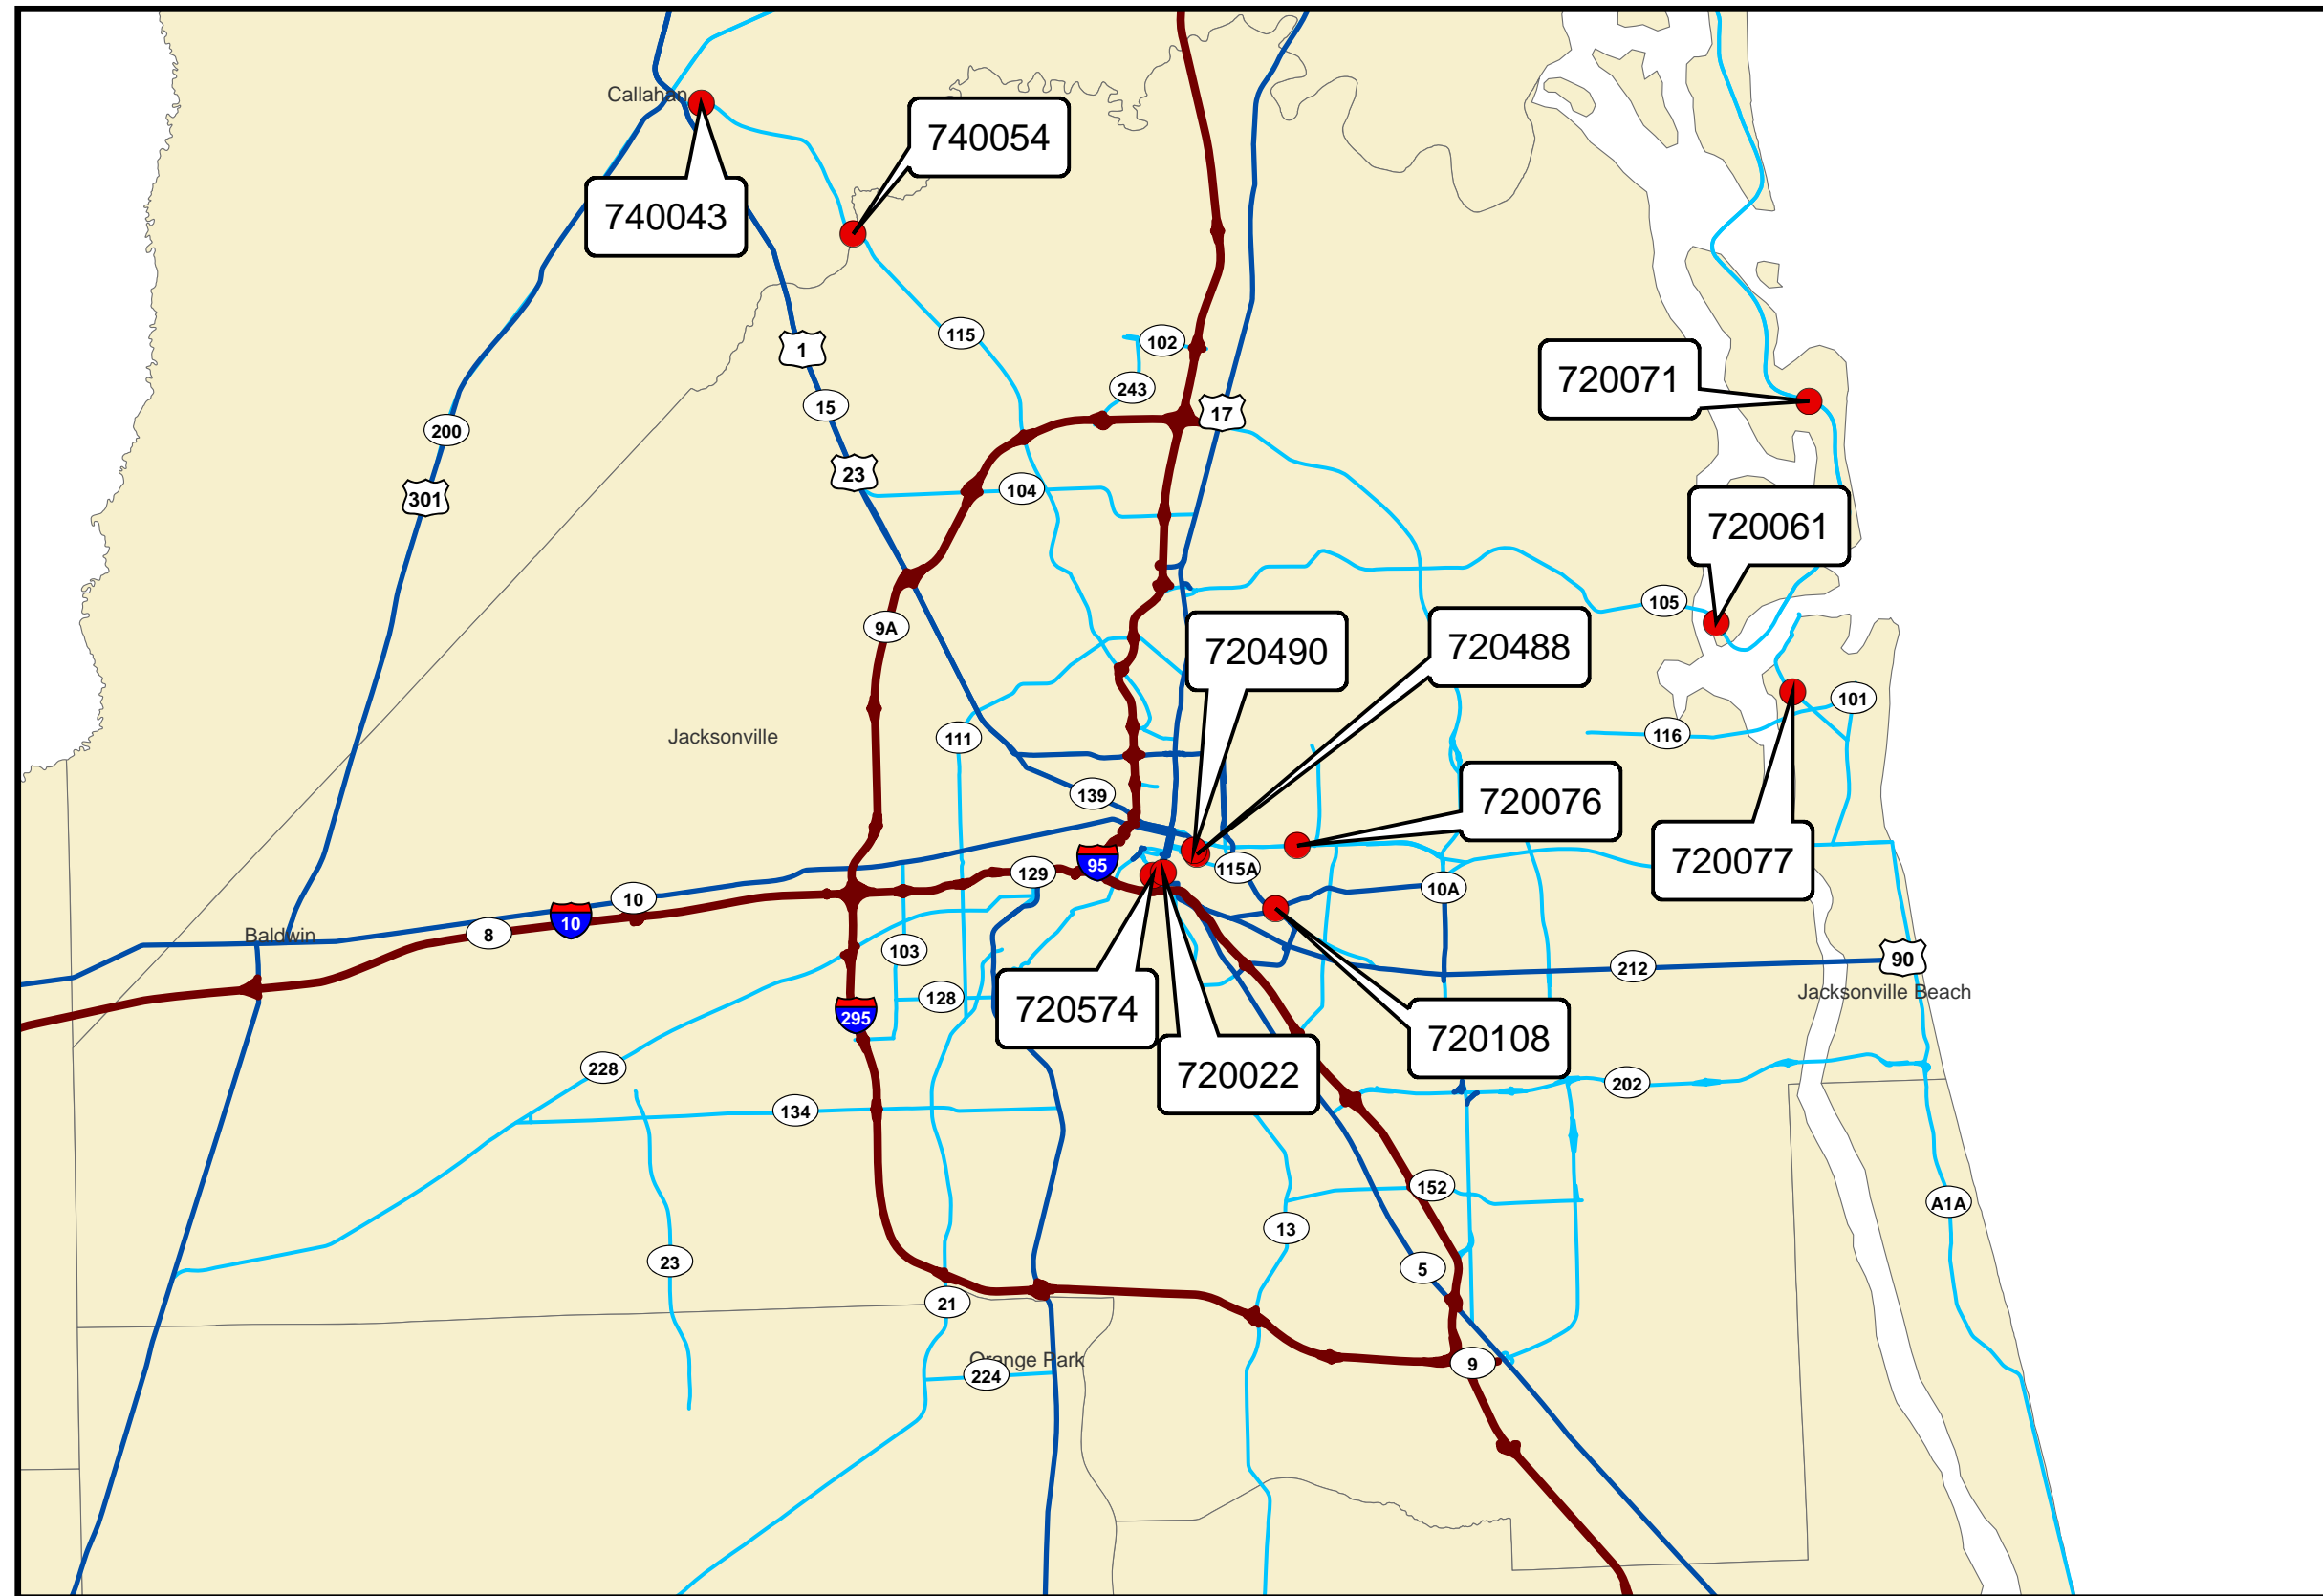

**Legend**

- On System Restricted Bridges
- No Movement South of Florida City
- Off System Restricted Bridges
- Toll Roads
- Interstates
- State Roads
- US Highways
- Counties
- Alabama
- Georgia

# TTT Map #1 (September 2008)

**Legend**

- On System Restricted Bridges
- No Movement South of Florida City
- Off System Restricted Bridges
- Toll Roads
- Interstates
- State Roads
- US Highways
- Counties
- Alabama
- Georgia

NO MOVEMENT SOUTH OF FLORIDA CITY